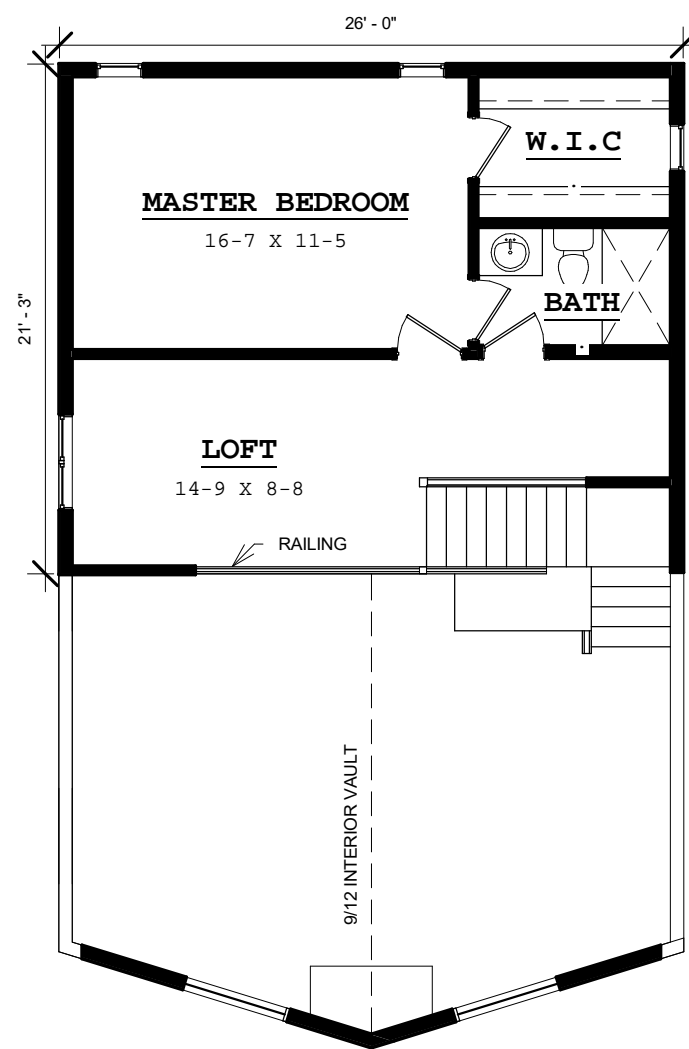

**MAIN FLOOR 1014 SQUARE FEET**

**SECOND FLOOR 514 SQUARE FEET**

**THE TERRACE I**

- DESCRIPTION:**
- 1528 SQ.FT.
  - 3 BEDROOMS
  - 2 BATHROOMS
  - MAIN FLOOR LAUNDRY
  - VAULTED CEILING