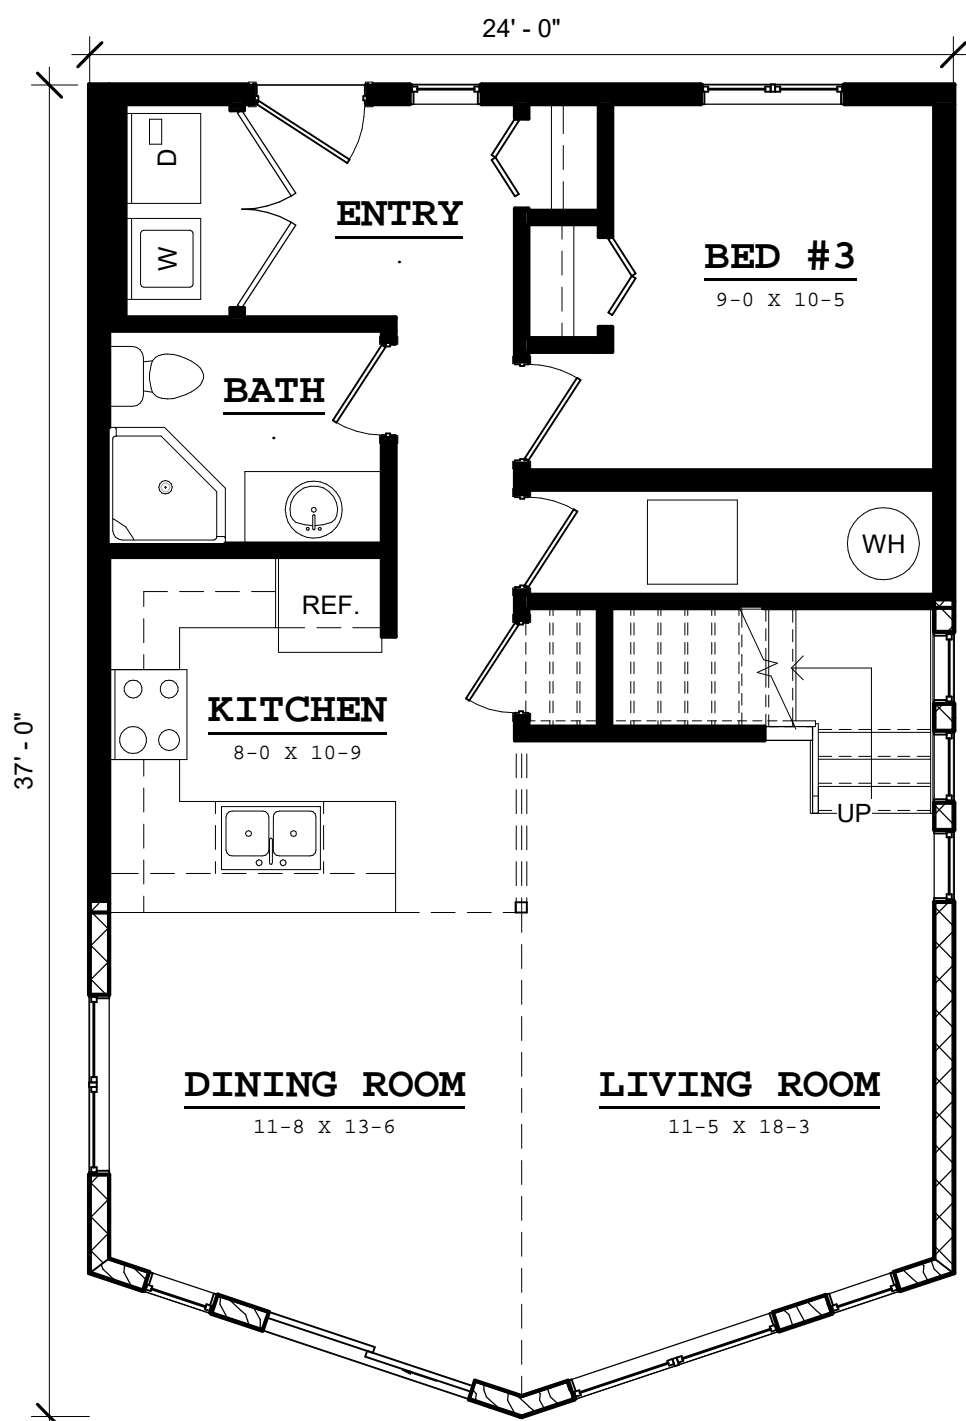

www.newhomesforyou.ca

MAIN FLOOR 840 SQUARE FEET

SECOND FLOOR 449 SQ FT

THE BROOKSWOOD

DESCRIPTION:
 - 1289 SQ.FT.
 - 3 BEDROOMS
 - 2 BATHROOMS
 - VAULTED CEILING