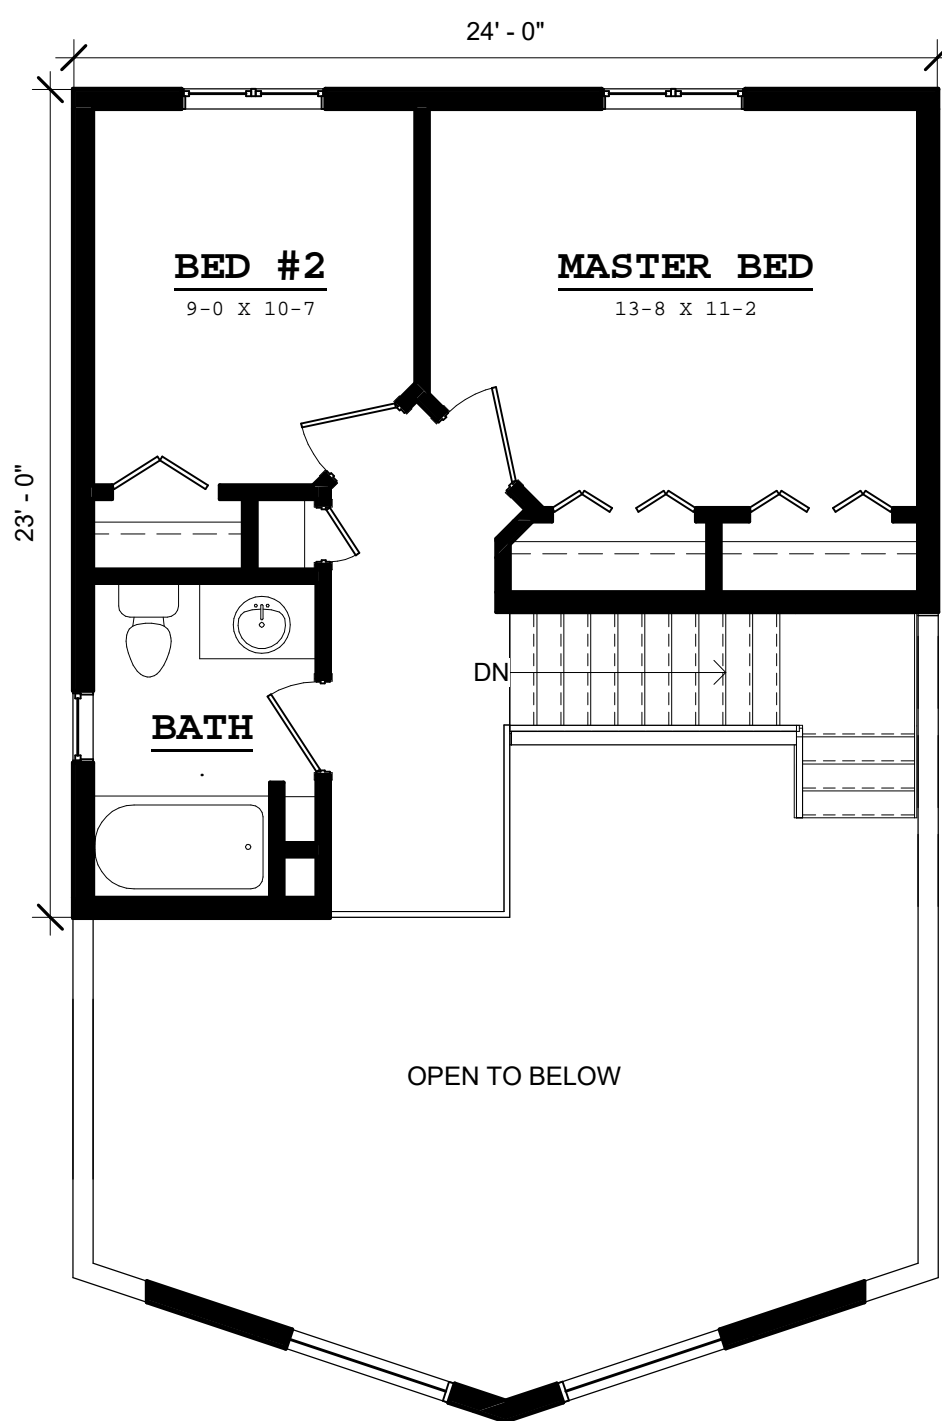

www.newhomesforyou.ca

MAIN FLOOR 840 SQUARE FEET

SECOND FLOOR 449 SQ FT

THE BROOKSWOOD

DESCRIPTION:
 - 1289 SQ.FT.
 - 3 BEDROOMS
 - 2 BATHROOMS
 - VAULTED CEILING