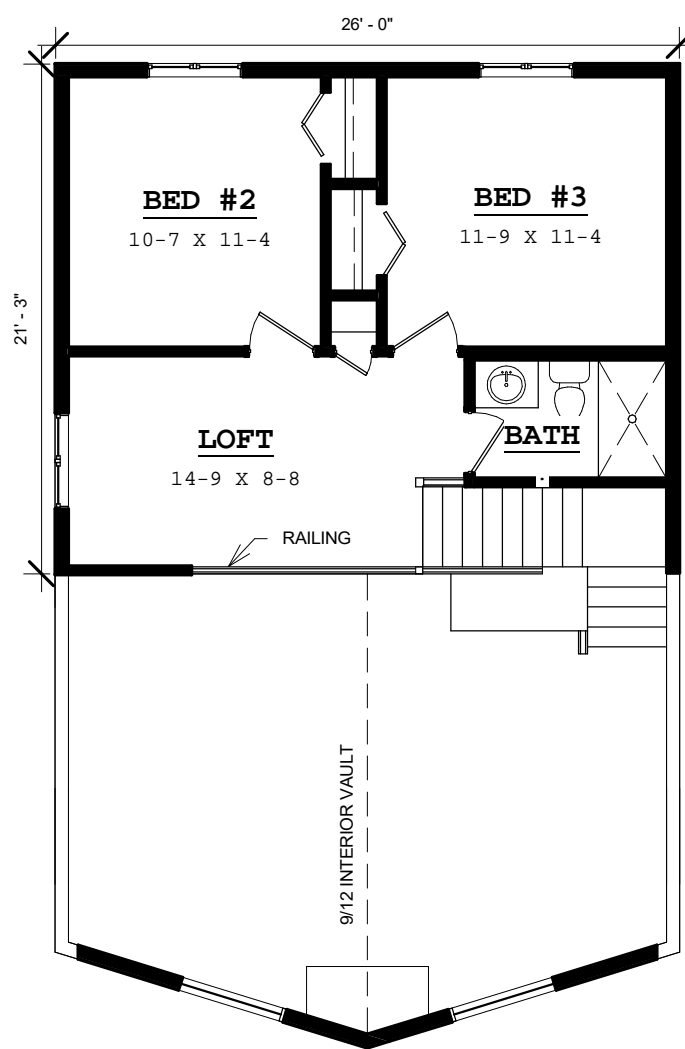

MAIN FLOOR 1014 SQUARE FEET

SECOND FLOOR 514 SQUARE FEET

www.newhomesforyou.ca

THE TERRACE II

- DESCRIPTION:**
- 1528 SQ.FT.
 - 3 BEDROOMS
 - 2 BATHROOMS
 - MAIN FLOOR LAUNDRY
 - VAULTED CEILING