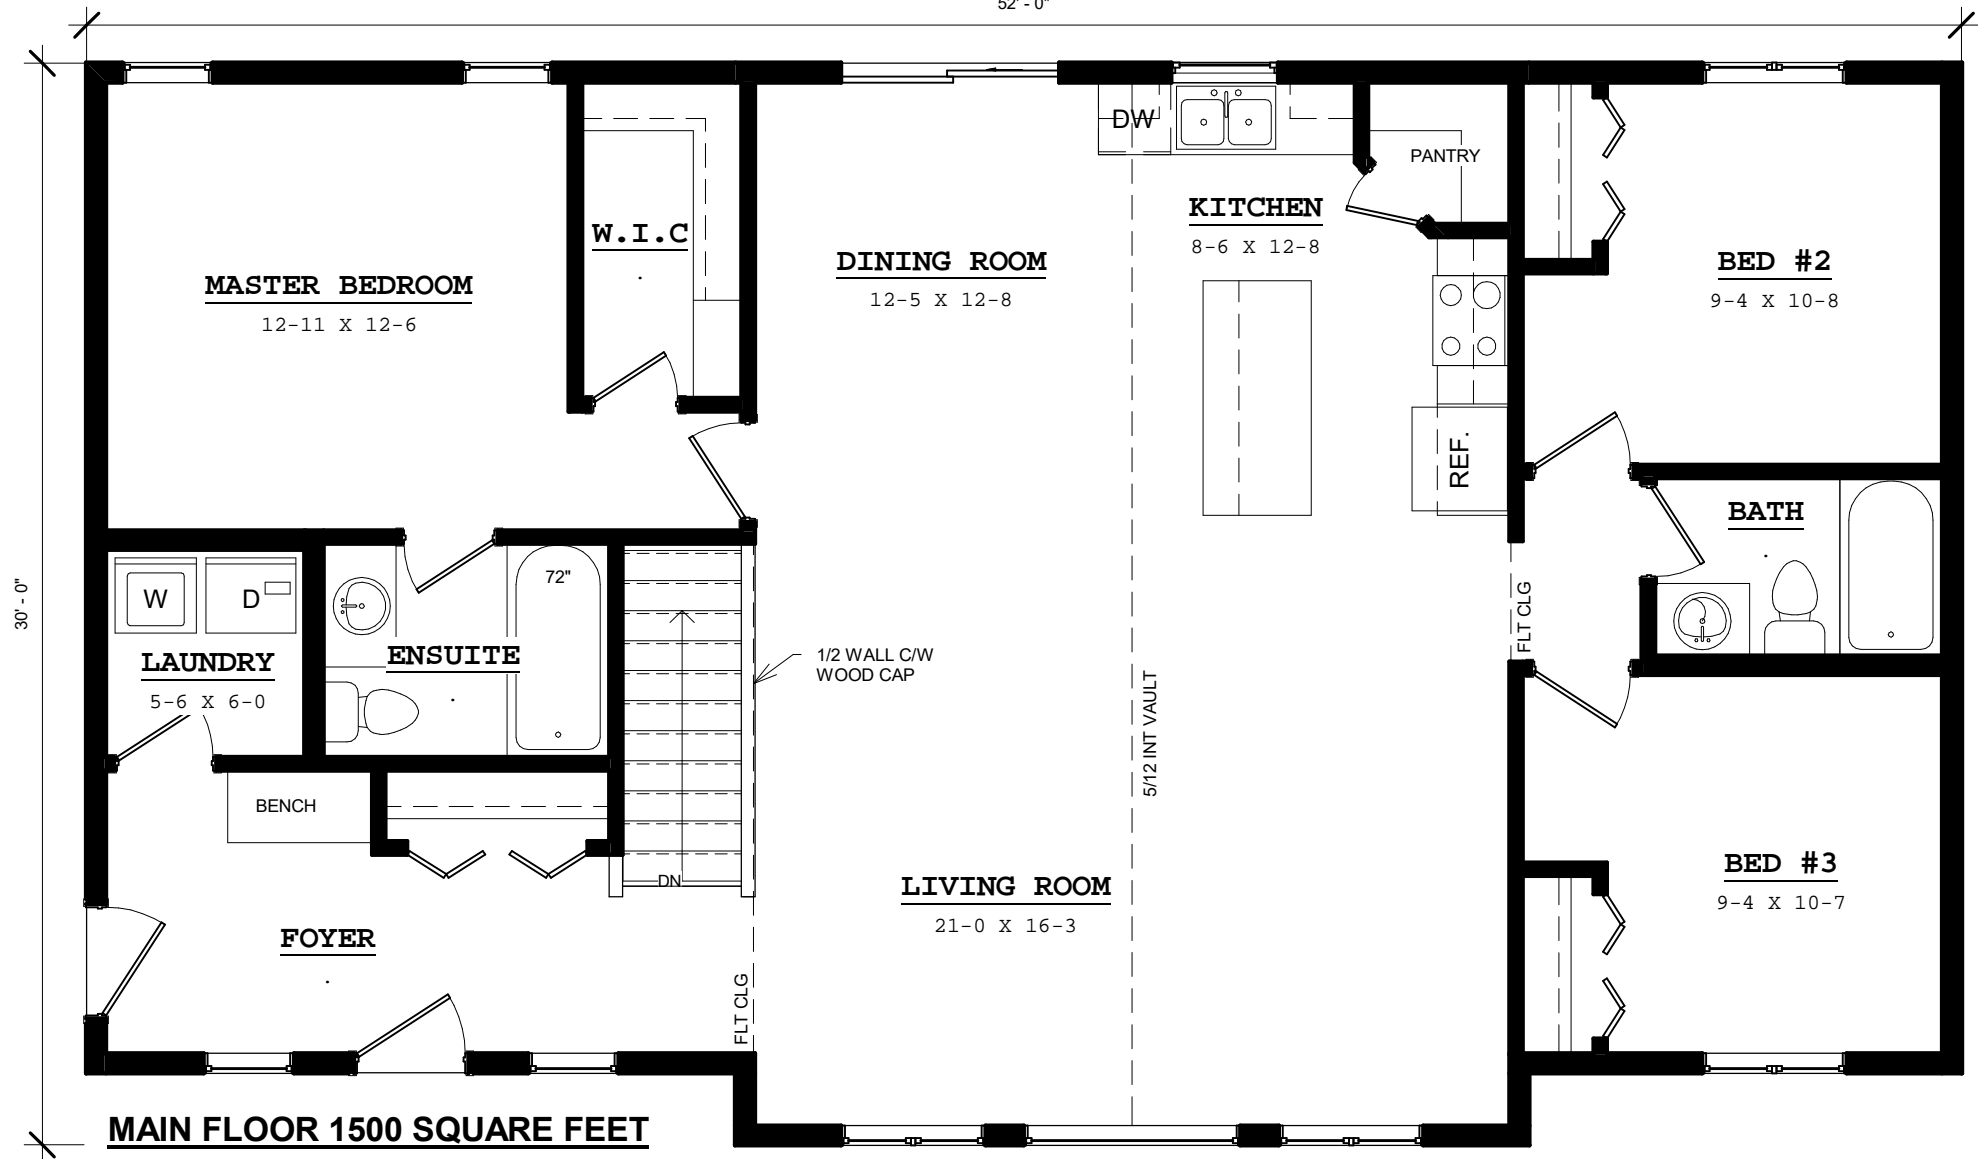

52' - 0"

MAIN FLOOR 1500 SQUARE FEET

DESCRIPTION:
 - 1500 SQ.FT.
 - 3 BEDROOMS
 - 2 BATHROOMS
 - MAIN FLOOR LAUNDRY
 - WALK IN PANTRY
 - VAULTED CEILING

SUMMERLAND II SHOW HOME