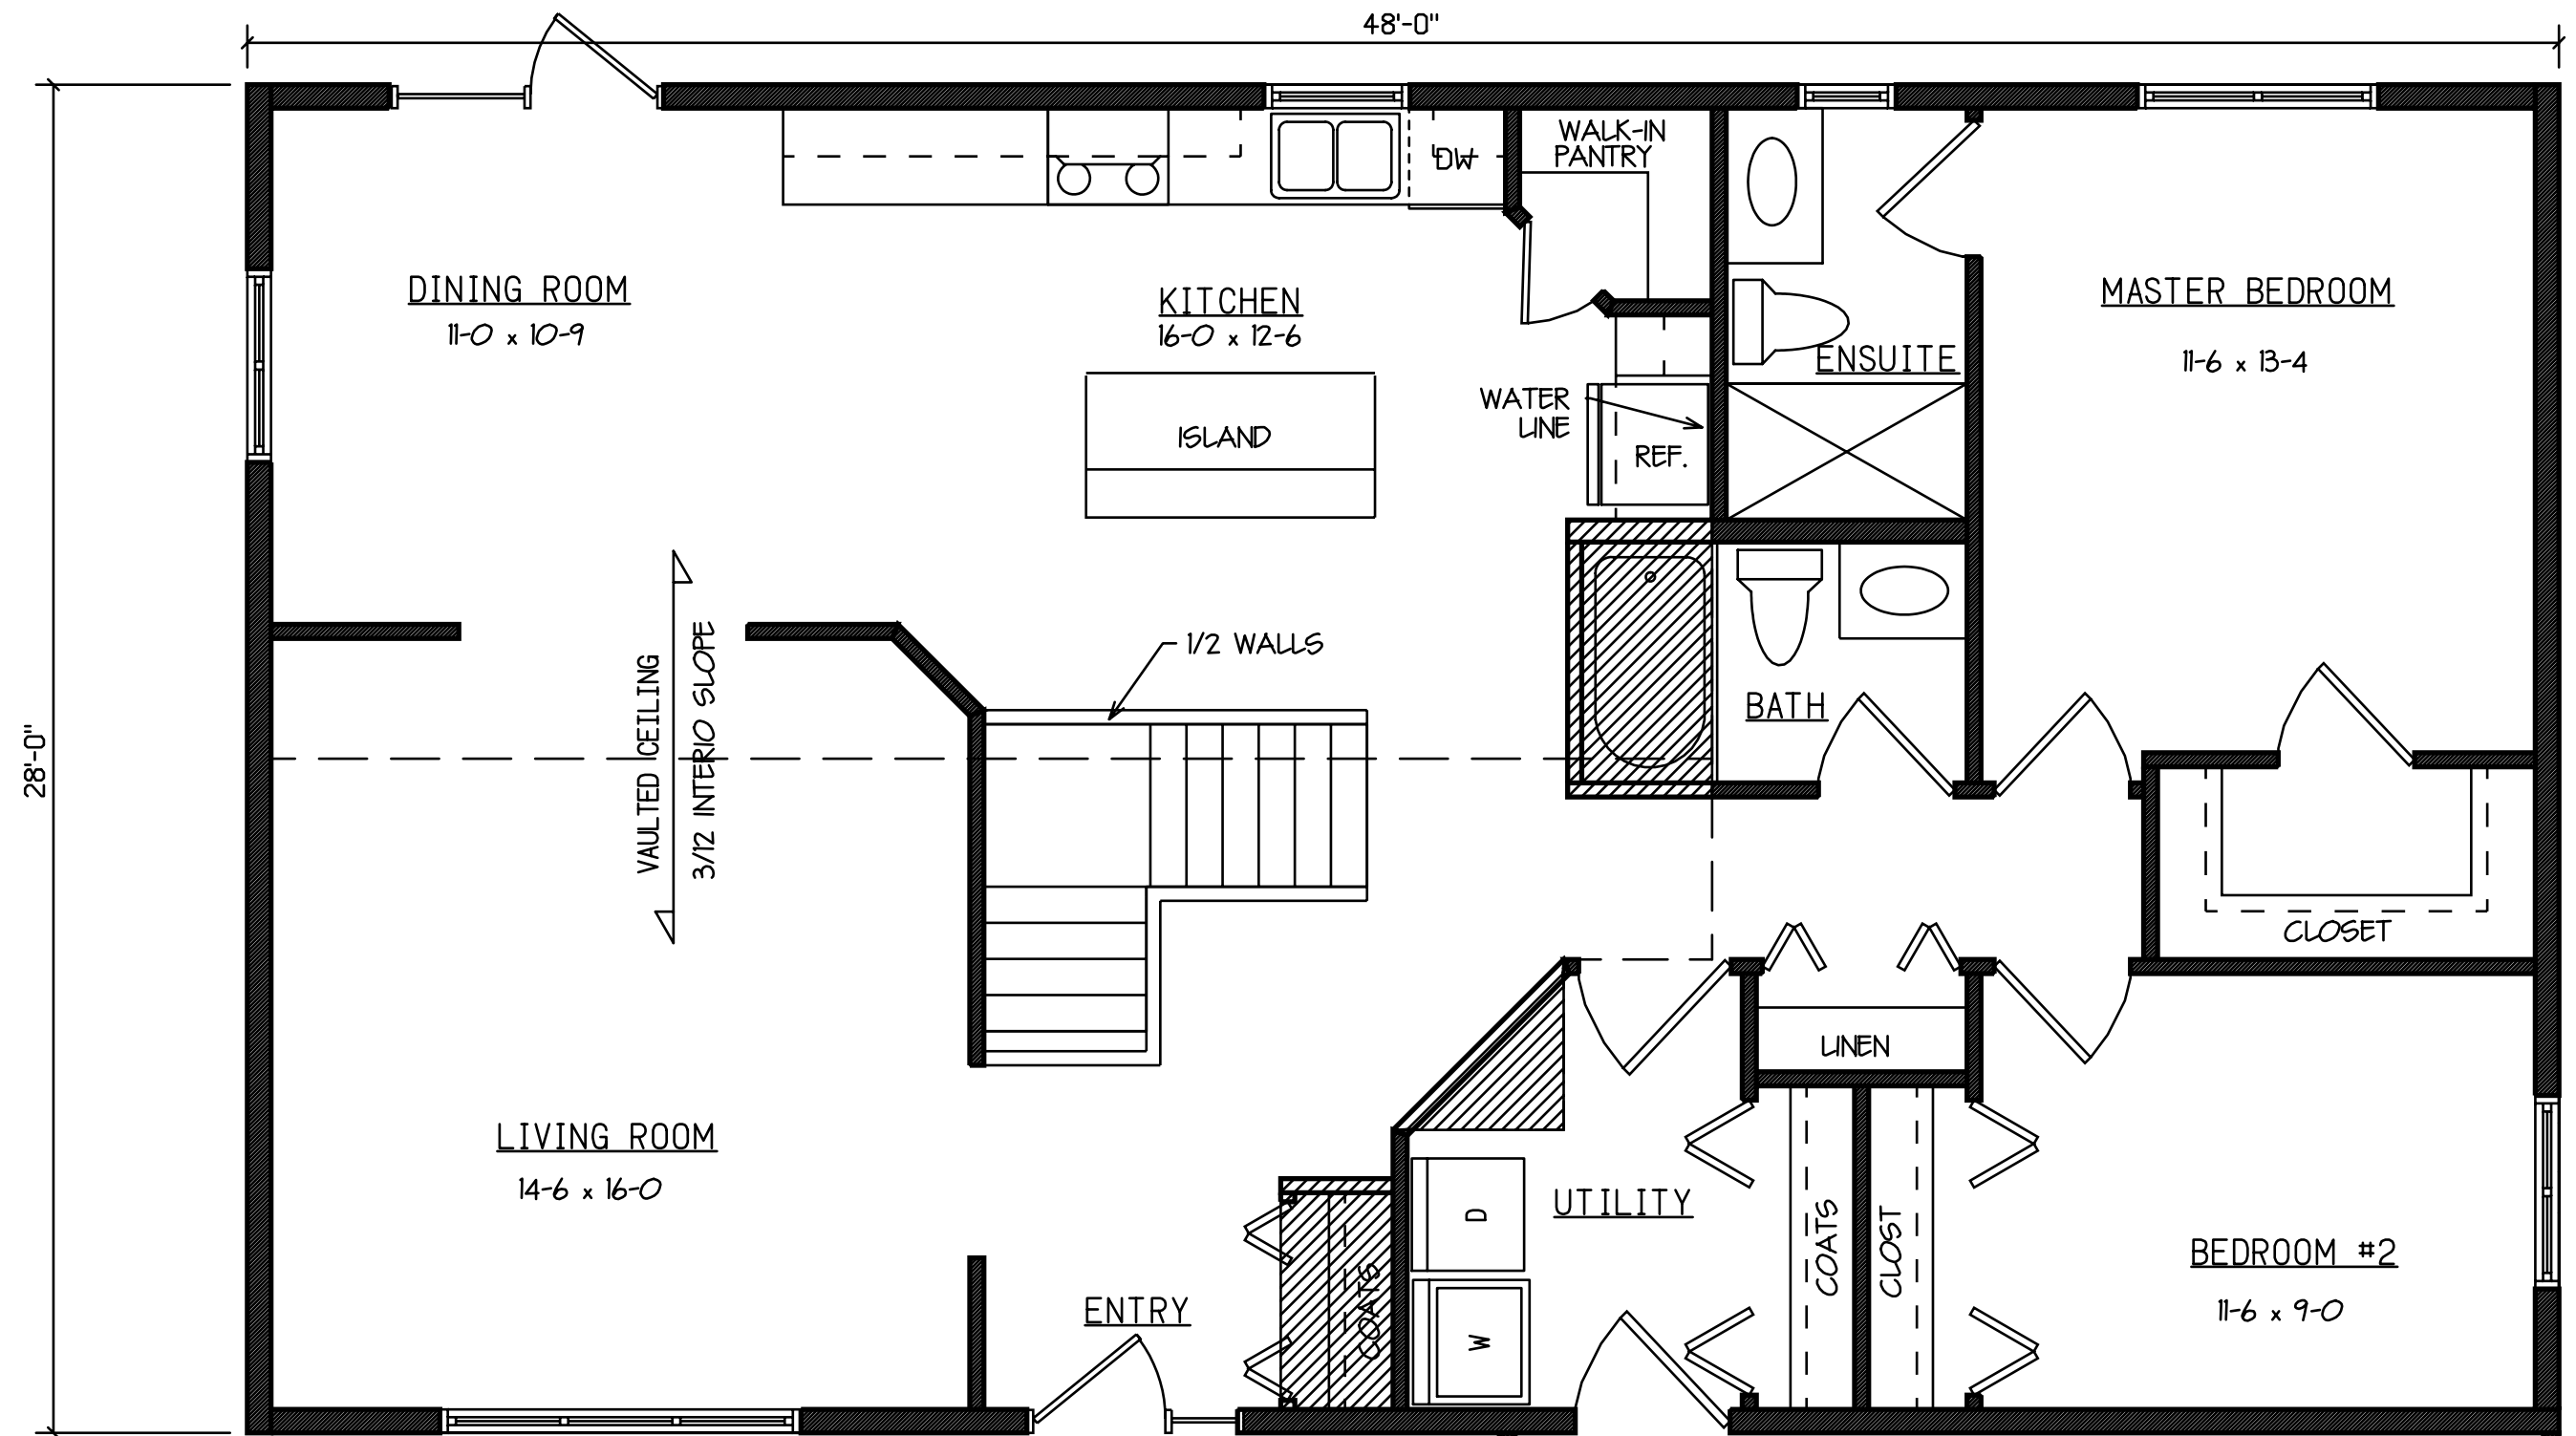

DESCRIPTION
 1344 SQ.FT. BUNGALOW
 2 BEDROOM
 MASTER ENSUITE
 MASTER WALK-IN CLOSET
 VAULTED LIV/DIN/KITCHEN
 MAIN FLOOR LAUNDRY
 WALK-IN PANTRY

FRONT ELEVATION

www.newhomesforyou.ca

THE PORTLAND

HOMES
TO GO