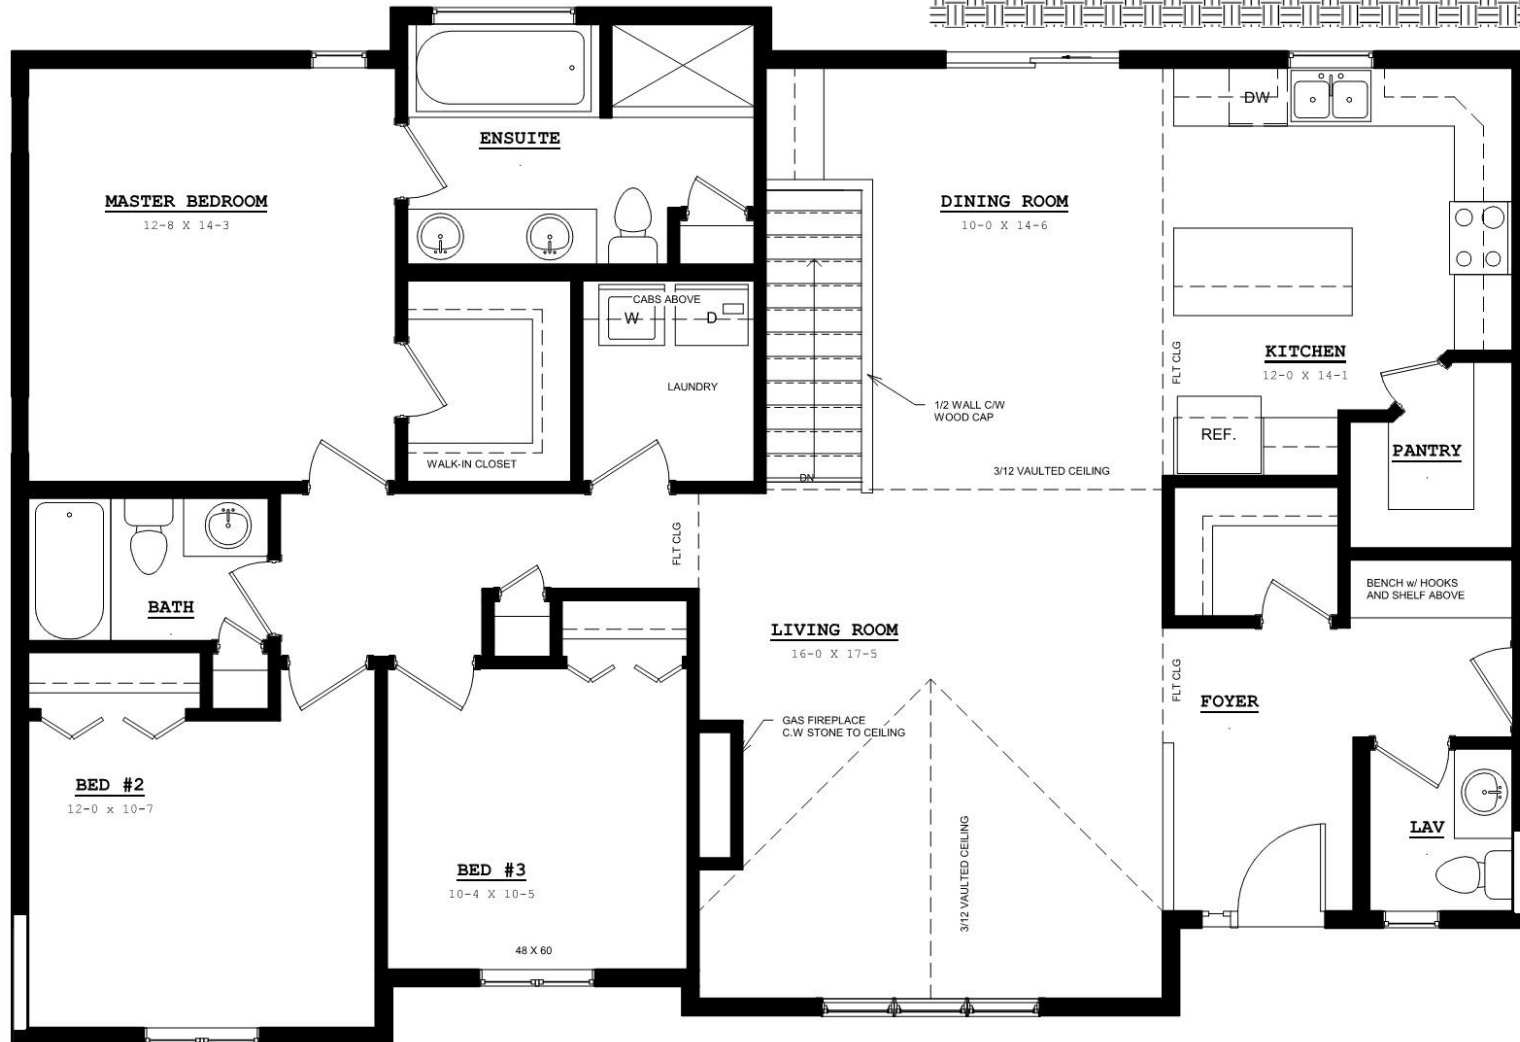

THE MATTICE III

SHOW HOME

Scan for more info