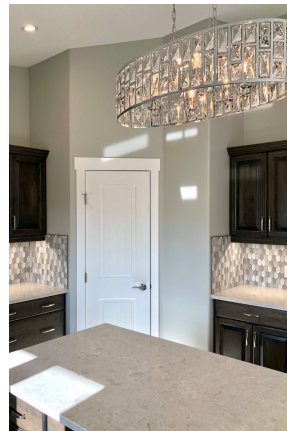

THE MATTICE III SHOW HOME

1703 Square Feet

FEATURES

QUARTZ COUNTERTOPS

VAULTED CEILING

4PC ENSUITE WITH TILED SHOWER

TRIPLE GLAZED WINDOWS

R-24 WALL INSULATION

R-62 CEILING INSULATION

GAS FIREPLACE

MAIN FLOOR LAUNDRY

WALK-IN PANTRY

BENCH IN FRONT ENTRY

CONTACT US TODAY!

(780) 875 9260

www.newhomesforyou.ca