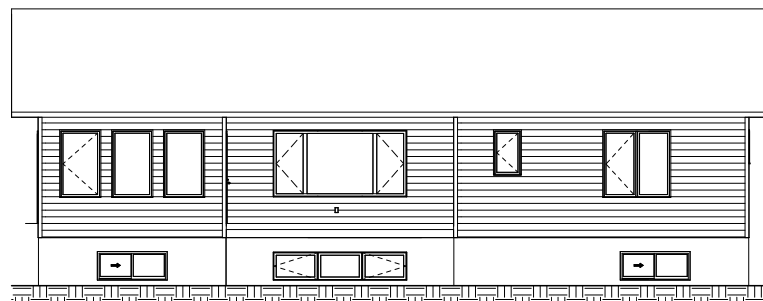

THE MANKOTA SHOW HOME

1666 SQUARE FEET
1500 Square Feet

FEATURES

3 BEDROOMS
2.5 BATHROOMS
MAIN FLOOR LAUNDRY
COFFERED CEILING WITH BEAM
WALK-THRU PANTRY
COVERED DECK

CONTACT US TODAY!

(780) 875 9260

www.newhomesforyou.ca

 @newhomesforyou

MAIN FLOOR 1666 SQUARE FEET

THE MANKOTA