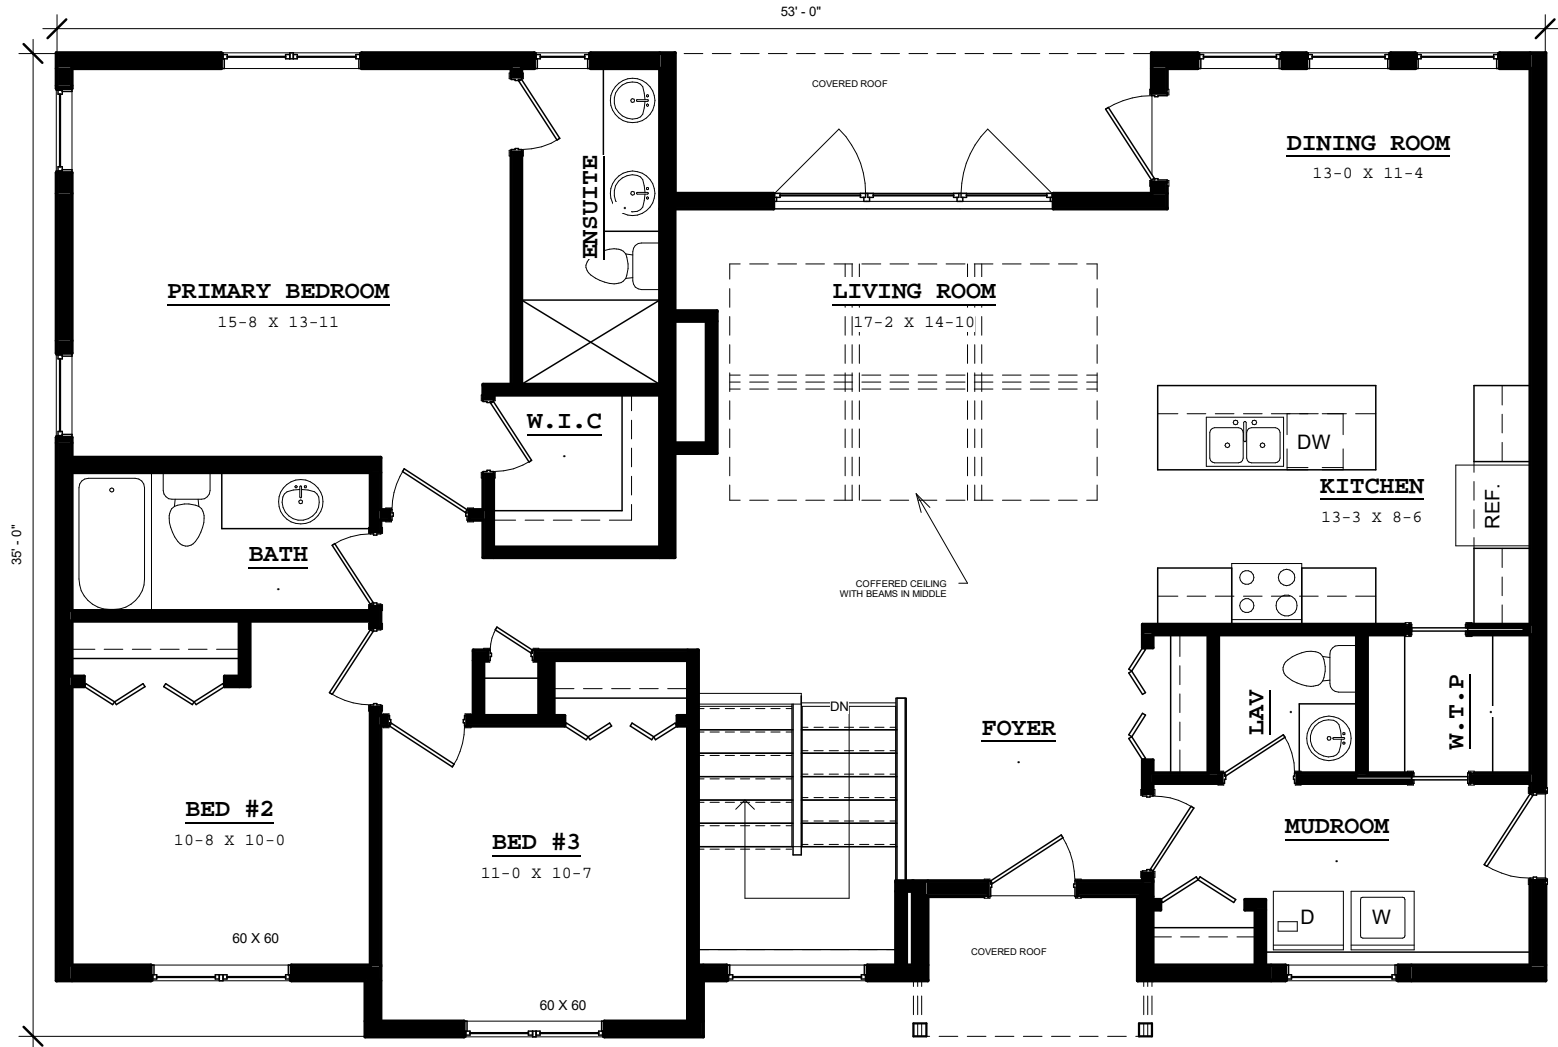

THE MANKOTA SHOW HOME

1666 SQUARE FEET
1500 Square Feet

FEATURES

3 BEDROOMS
2.5 BATHROOMS
MAIN FLOOR LAUNDRY
COFFERED CEILING WITH BEAM
WALK-THRU PANTRY
COVERED DECK

CONTACT US TODAY!

(780) 875 9260

www.newhomesforyou.ca

 @newhomesforyou

MAIN FLOOR 1666 SQUARE FEET

THE MANKOTA