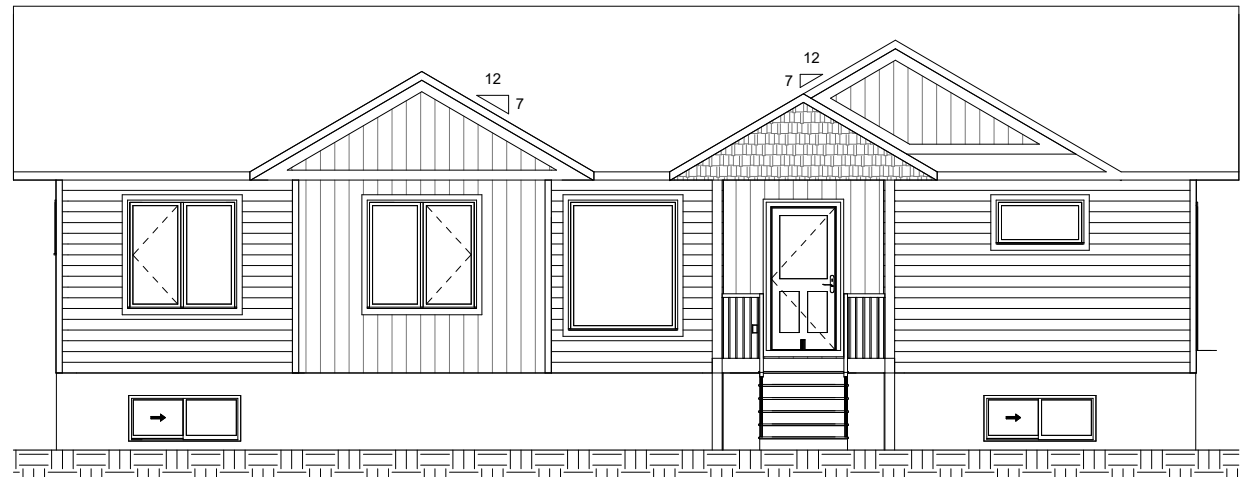

THE MANKOTA SHOW HOME

1666 SQUARE FEET
1500 Square Feet

FEATURES

3 BEDROOMS
2.5 BATHROOMS
MAIN FLOOR LAUNDRY
COFFERED CEILING WITH BEAM
WALK-THRU PANTRY
COVERED DECK

CONTACT US TODAY!

(780) 875 9260

www.newhomesforyou.ca

 @newhomesforyou

MAIN FLOOR 1666 SQUARE FEET

THE MANKOTA