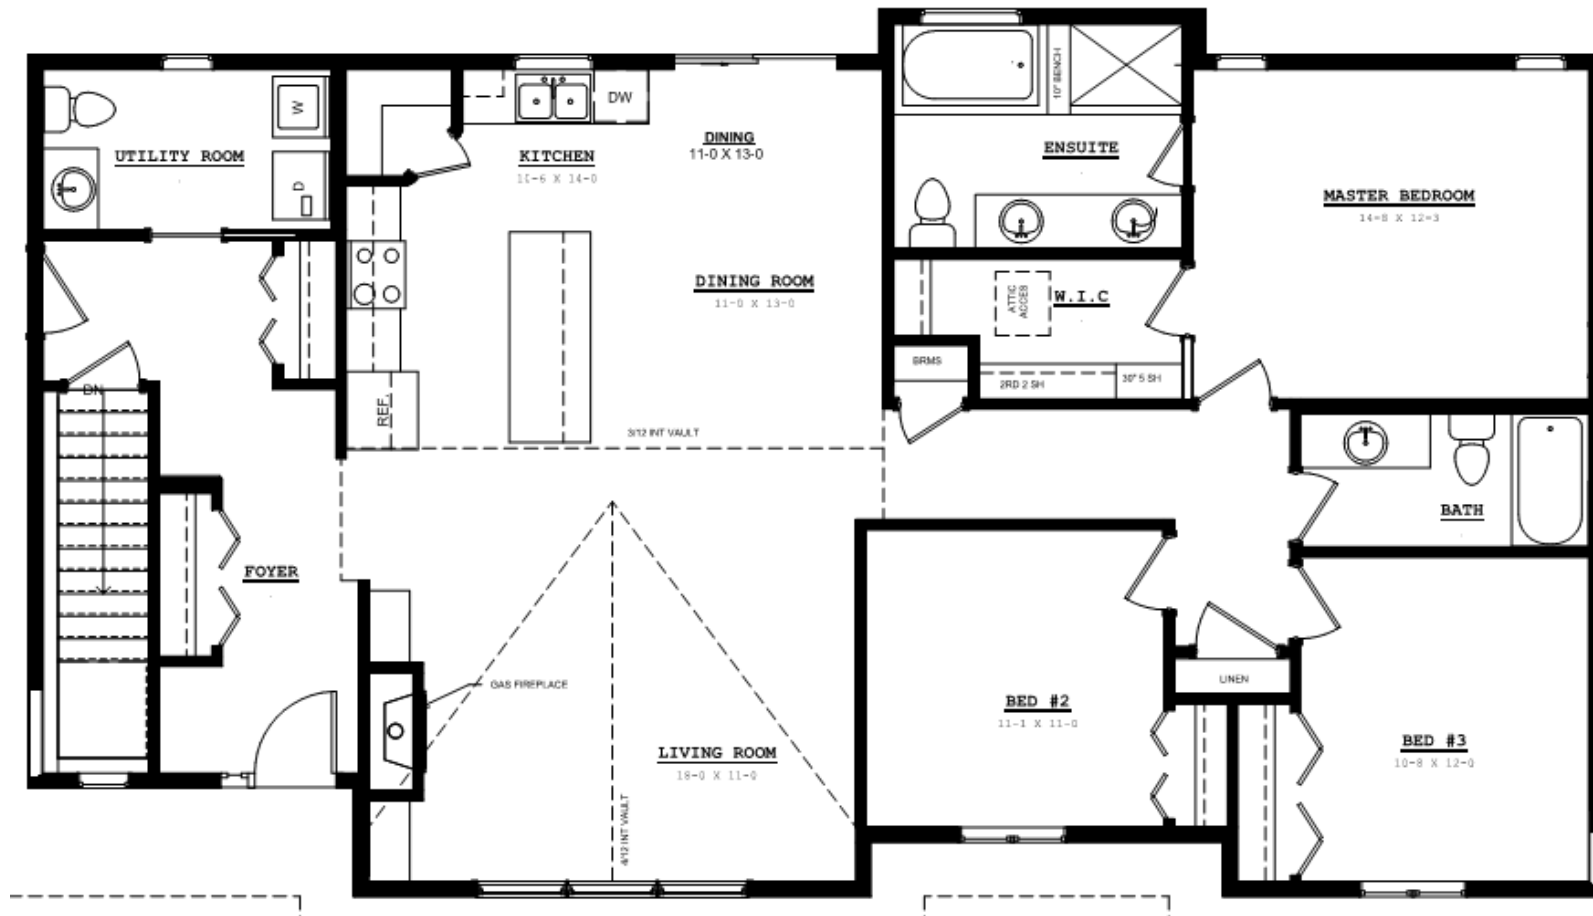

THE HOUSTON

SHOW HOME

Scan for more info