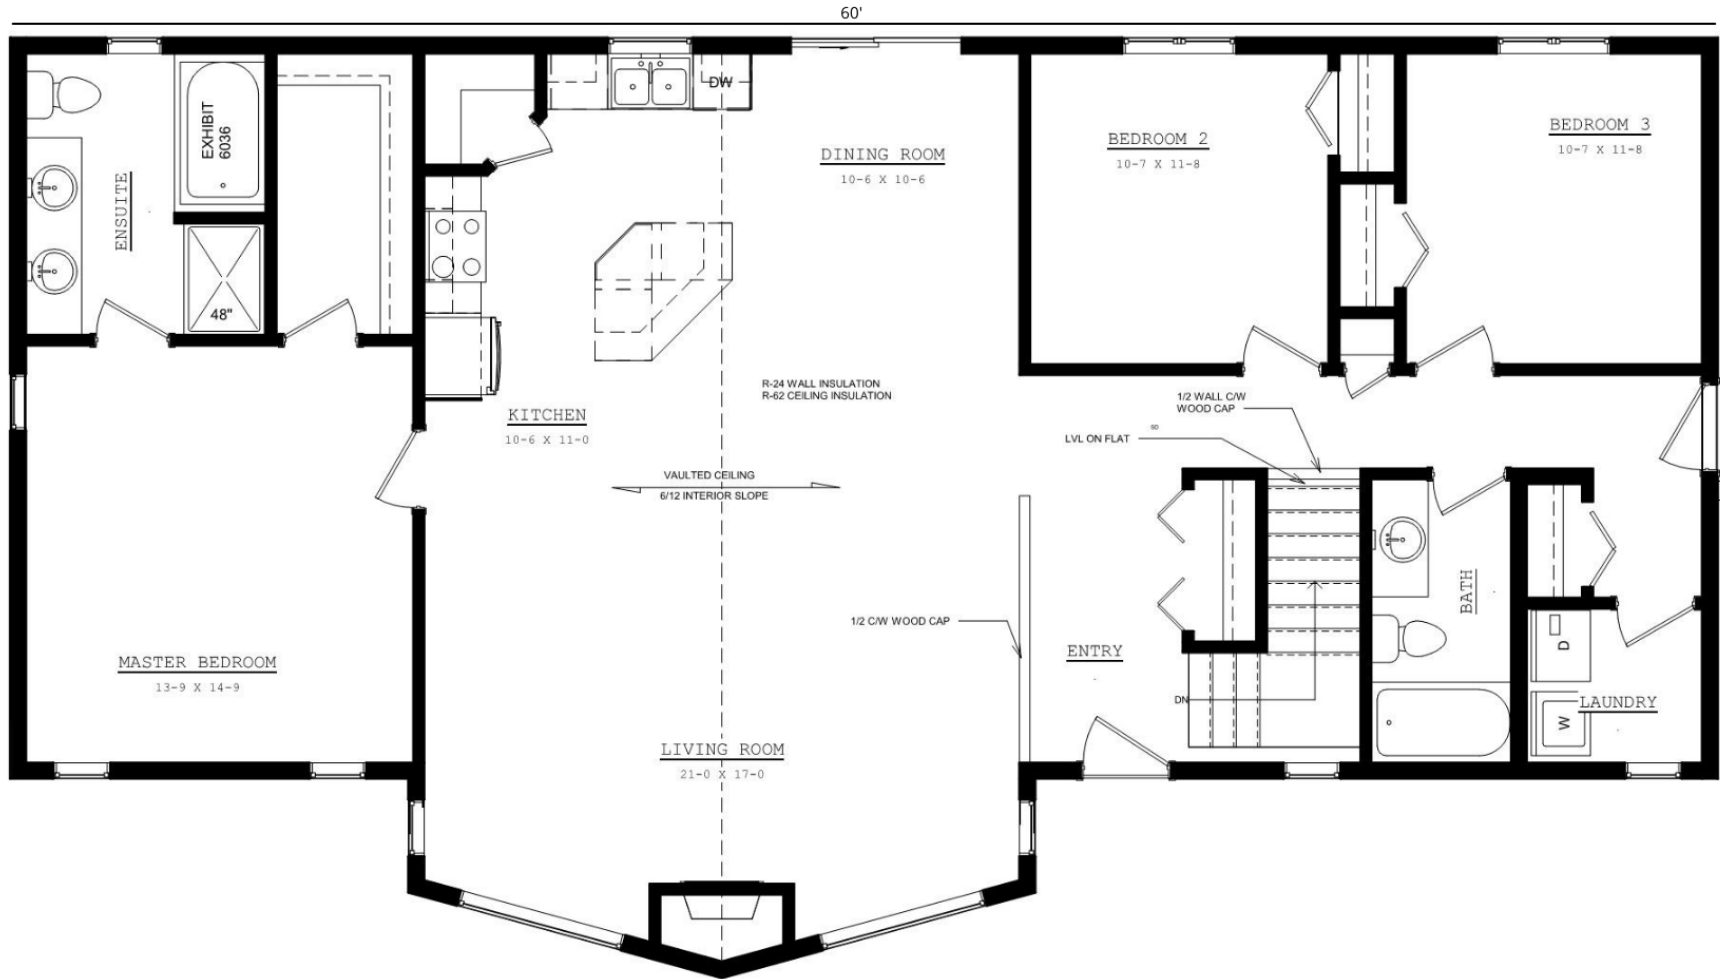

THE GARSON II

SHOW HOME