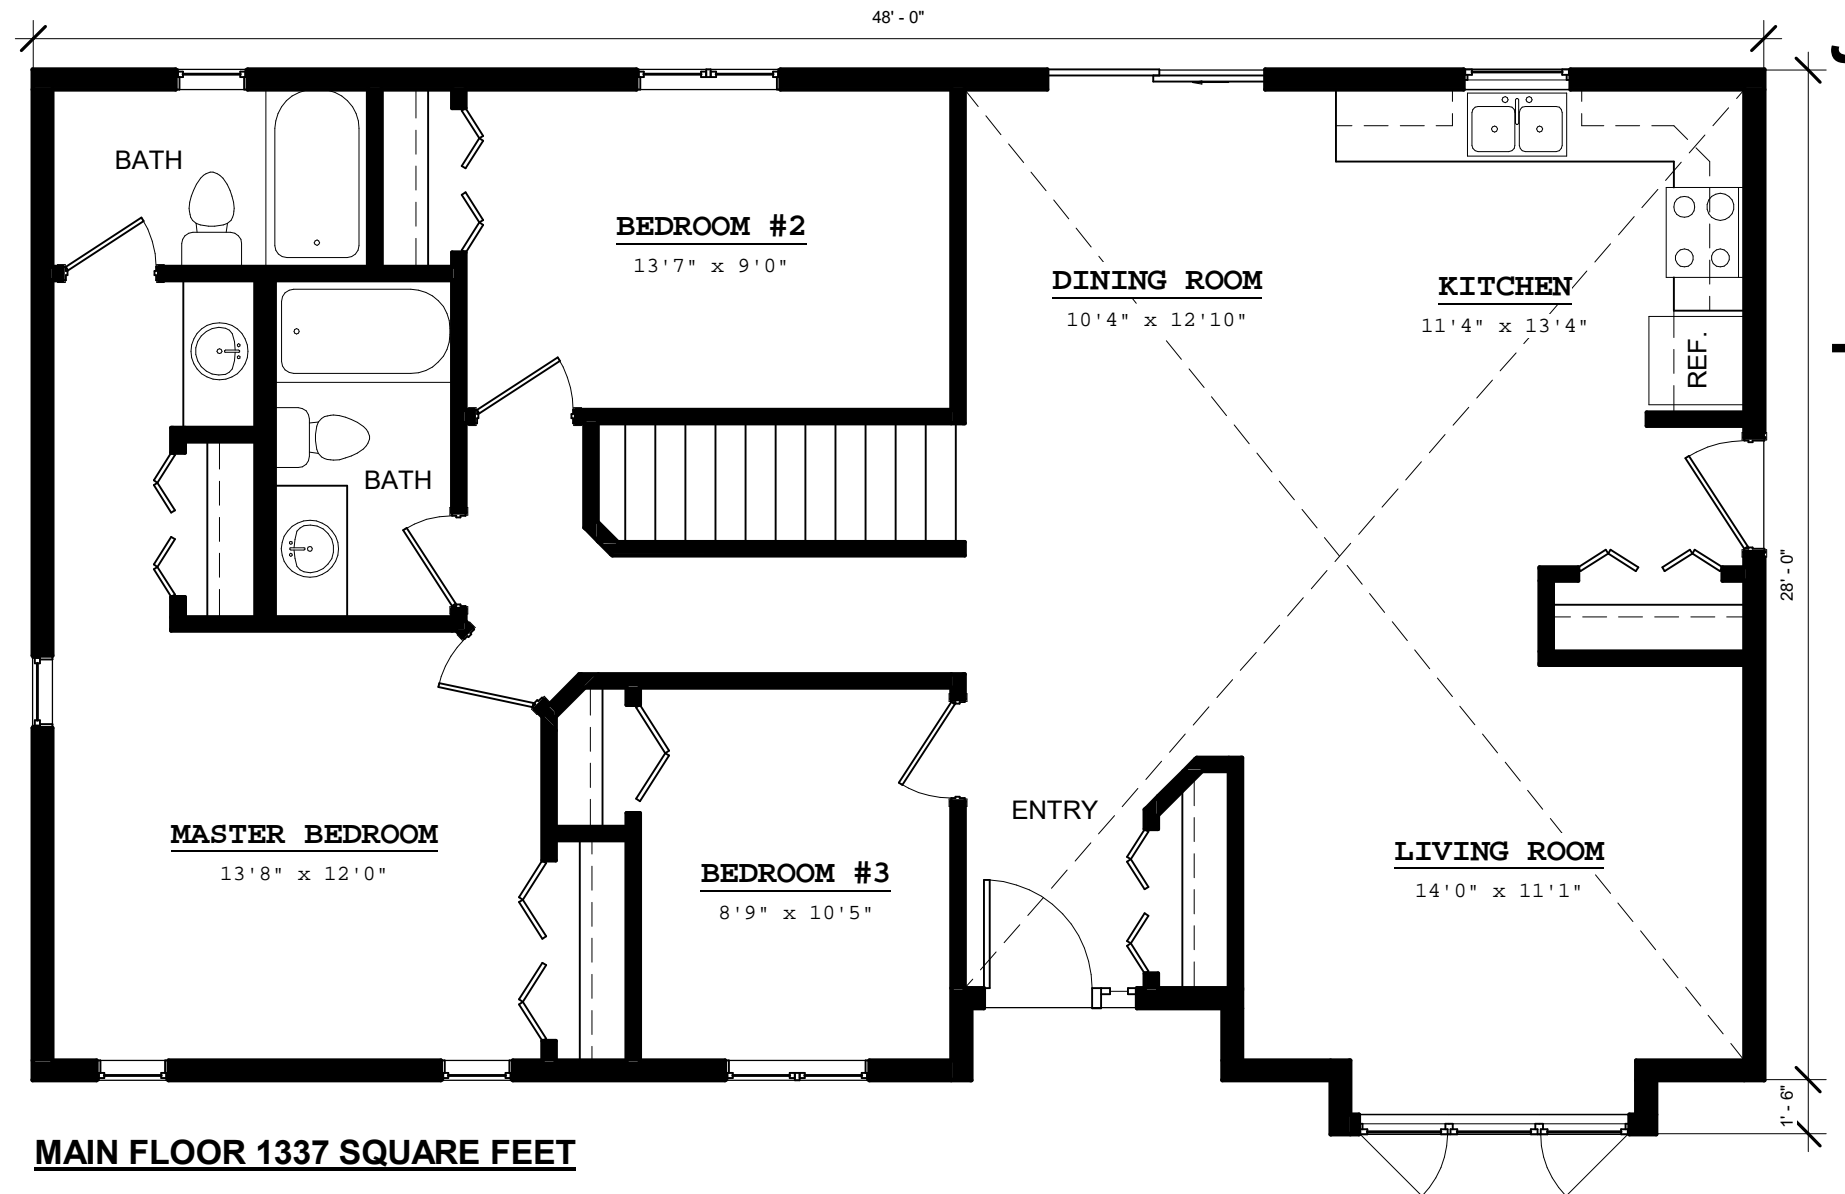

1337 SQ.FT.  
 3 BEDROOMS  
 2 BATHROOMS  
 VAULTED CEILING

THE CASTLETON

**MAIN FLOOR 1337 SQUARE FEET**