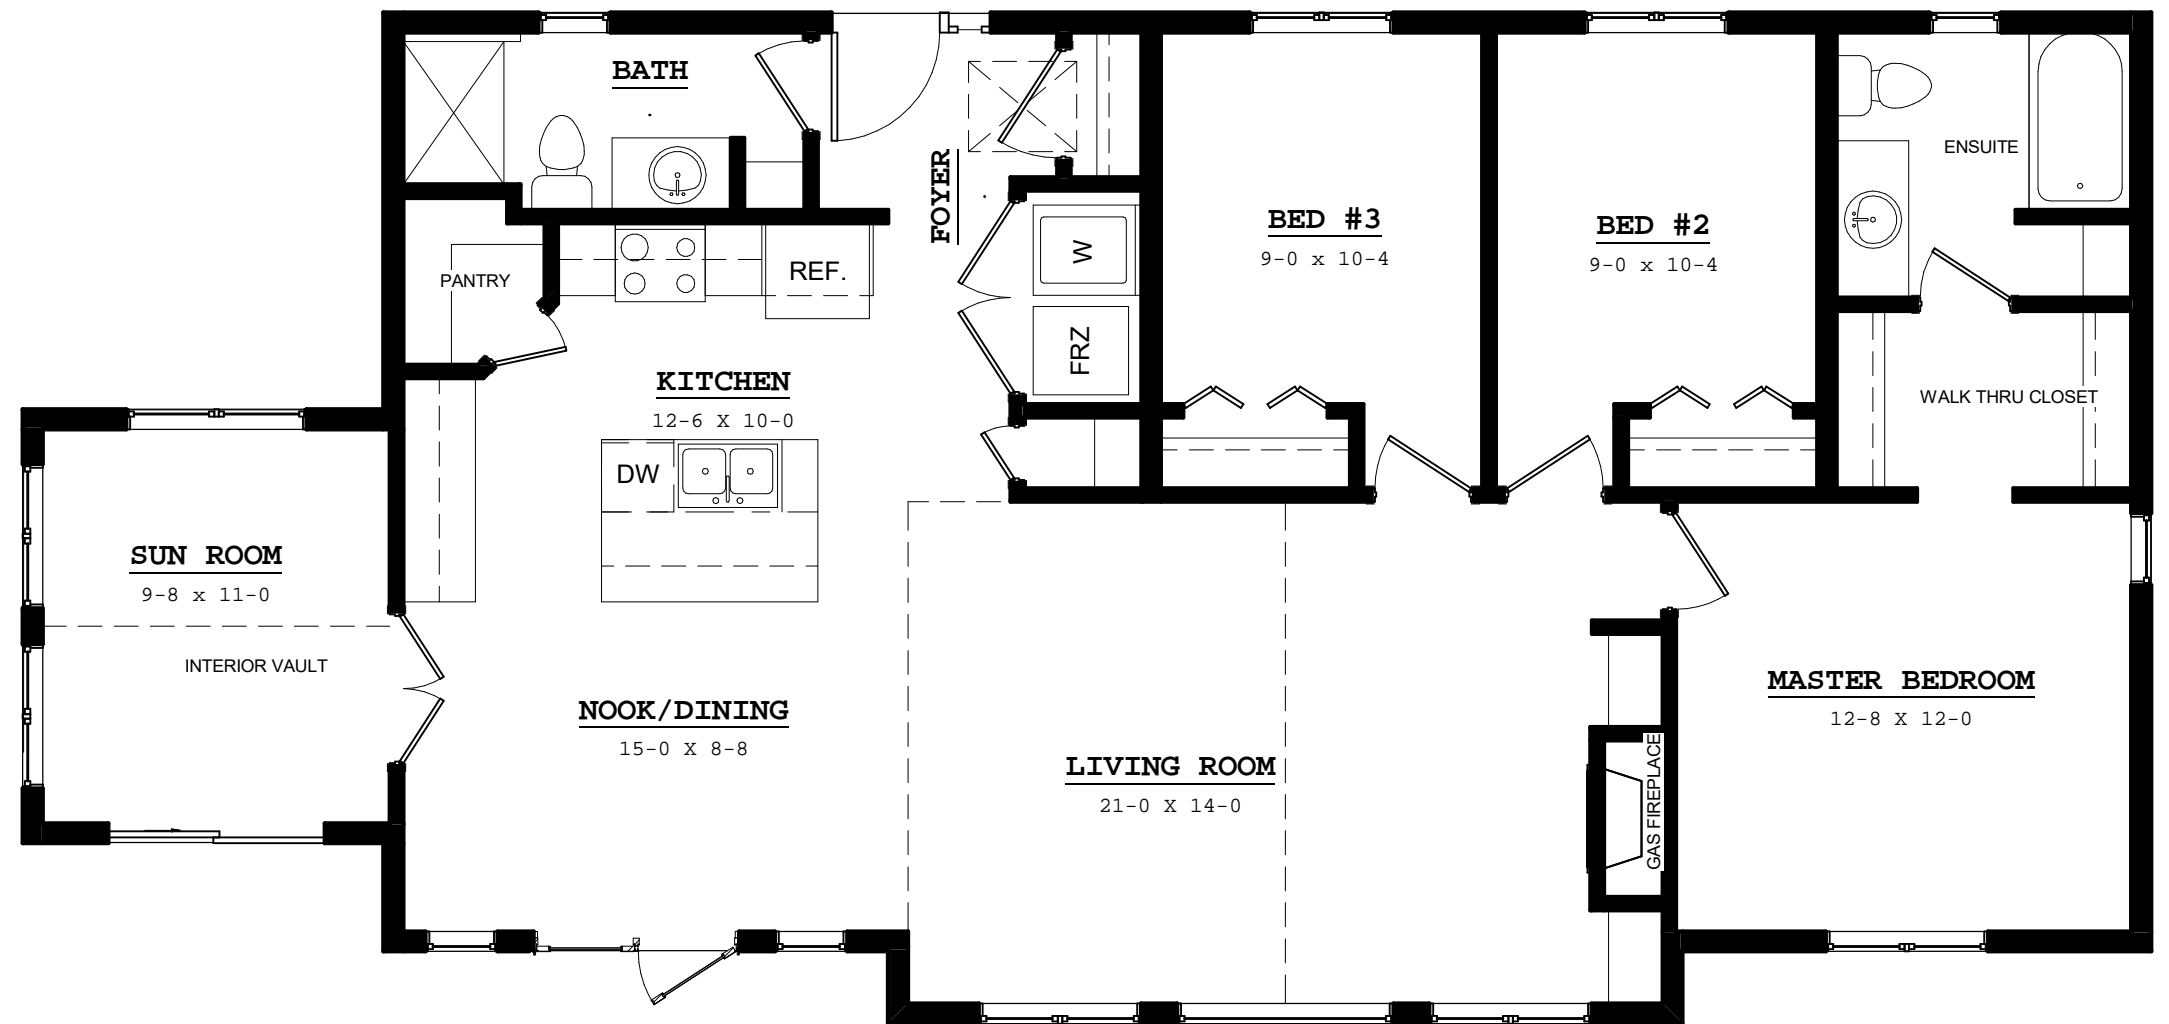

DESCRIPTION
 1438 SQ.FT.
 3 BEDROOMS
 2 BATHROOMS
 MAIN FLOOR LAUNDRY
 SUN ROOM
 VAULTED CEILING
 GAS FIREPLACE

THE ASHCROFT

www.newhomesforyou.ca